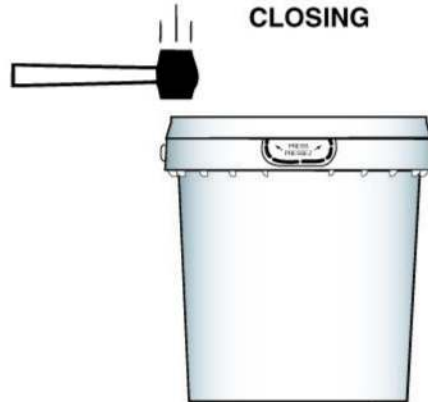

Above is a guideline only.  
Customer should verify with specific product to be packaged.

**TAMPER EVIDENT 7 LITRE PAIL**

**NESTING**

**STACKING**

**PALLET UTILIZATION**

122 cm x 102 cm  
(48" x 40")

**IMPORTANT:** Never let pails overlap edge of pallet

**RECOMMENDED STACKING HEIGHT**

EMPTY PAILS

FILLED PAILS

**SHIPPING DATA**

	716 PAIL	SNAP ON LID 617
Quantity	440/Pallet	220/box
Dimensions*	49.25" x 41.25" x 43.25"	20.25" x 20.25" x 18.25"
Volume	50.85 cu. ft.	4.33 cu. ft.
Weight**	134.07 kg 294.95 lb	18.67 kg 41.07 lb

\* and \*\* DOES NOT INCLUDE WOODEN PALLET

**OPENING**

Break Tab & Lift Off Lid

**CLOSING**

Rubber Mallet (depress lid centre to force out excess air.)

**Closing Tool**

**DECORATION**

Offset printing up to 4 colours