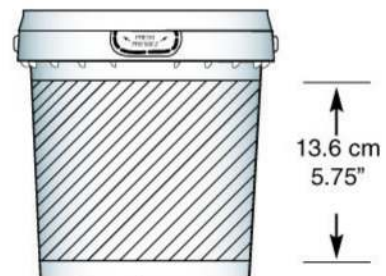

**COMPONENTS**

- Material: Food approved high density polyethylene
- Standard Colour: White (Other colours on request)
- Plastic Handle

**WALL THICKNESS**

	cm	inch
• Pail	140	.055
• Snap-On Lid (617)	.130	.051

Above is a guideline only.  
Customer should verify with specific product to be packaged.

**TAMPER EVIDENT 7 LITRE PAIL**

**NESTING**

**STACKING**

**PALLET UTILIZATION**

122 cm x 102 cm  
(48" x 40")

**IMPORTANT:** Never let pails overlap edge of pallet

**RECOMMENDED STACKING HEIGHT**

EMPTY PAILS

FILLED PAILS

**SHIPPING DATA**

	716 PAIL	SNAP ON LID 617
Quantity	440/Pallet	220/box
Dimensions*	49.25" x 41.25" x 43.25"	20.25" x 20.25" x 18.25"
Volume	50.85 cu. ft.	4.33 cu. ft.
Weight**	134.07 kg 294.95 lb	18.67 kg 41.07 lb

\* and \*\* DOES NOT INCLUDE WOODEN PALLET

**OPENING**

Break Tab & Lift Off Lid

**CLOSING**

Rubber Mallet (depress lid centre to force out excess air.)

**Closing Tool**

**DECORATION**

Offset printing up to 4 colours