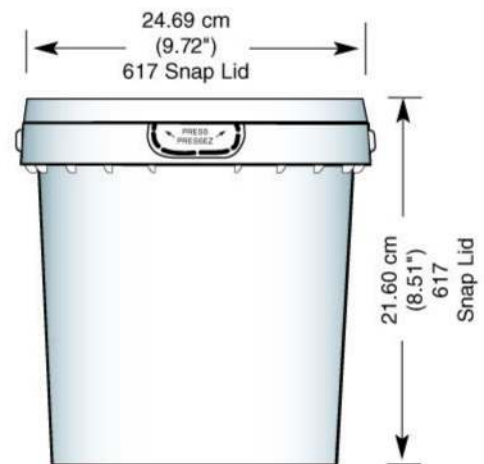

**STANDARD WEIGHT (± 2%)**

	g	lb.
• Pail (including handle)	301	.66
• Snap-On Lid (617)	80	.18

**THERMAL RESISTANCE** (Tested with water)

- Filling from 38°C (-36°F) to 82°C (180°F)
- Warehousing from -40°C (-40°F) to 39°C (102°F)

**TOP LOADING RESISTANCE**

	kg	lb.
• With Snap-On Lid (617)	112	246

**CAPACITIES**

VOLUME	Litres	GALLONS	
		Imp.	U.S.
Nominal	7.0	1.54	1.85
Maximum to Overflow	7.82	1.72	2.07
Maximum with Snap-On Lid	7.37	1.62	1.95

PRODUCT DENSITY g/cm <sup>3</sup>	Maximum Weight Filled with Snap On Lid	
	kg	lb
0.5	3.88	8.53
0.6	4.65	10.23
0.7	5.43	11.94
0.8	6.20	13.64
0.9	6.98	15.35
1.0	7.75	17.05
1.1	8.53	18.76
1.2	9.30	20.46
1.3	10.08	22.17
1.4	10.85	23.87
1.5	11.63	25.58

Above is a guideline only.  
Customer should verify with specific product to be packaged.

**TAMPER EVIDENT 7 LITRE PAIL**

**NESTING**

**STACKING**

**PALLET UTILIZATION**

122 cm x 102 cm  
(48" x 40")

**IMPORTANT:** Never let pails overlap edge of pallet