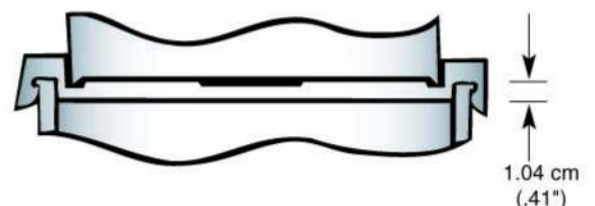

PRODUCT DENSITY g/cm <sup>3</sup>	Maximum Weight Filled with Snap On Lid	
	kg	lb
0.5	3.88	8.53
0.6	4.65	10.23
0.7	5.43	11.94
0.8	6.20	13.64
0.9	6.98	15.35
1.0	7.75	17.05
1.1	8.53	18.76
1.2	9.30	20.46
1.3	10.08	22.17
1.4	10.85	23.87
1.5	11.63	25.58

Above is a guideline only.  
Customer should verify with specific product to be packaged.

**TAMPER EVIDENT 7 LITRE PAIL**

**NESTING**

**STACKING**

**PALLET UTILIZATION**

122 cm x 102 cm  
(48" x 40")

**IMPORTANT:** Never let pails overlap edge of pallet

**RECOMMENDED STACKING HEIGHT**

EMPTY PAILS

FILLED PAILS

**SHIPPING DATA**

	716 PAIL	SNAP ON LID 617
Quantity	440/Pallet	220/box
Dimensions*	49.25" x 41.25" x 43.25"	20.25" x 20.25" x 18.25"
Volume	50.85 cu. ft.	4.33 cu. ft.
Weight**	134.07 kg 294.95 lb	18.67 kg 41.07 lb