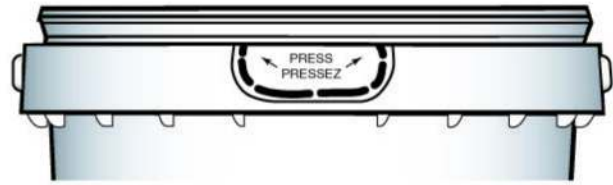

OPENING

Break Tab & Lift Off Lid