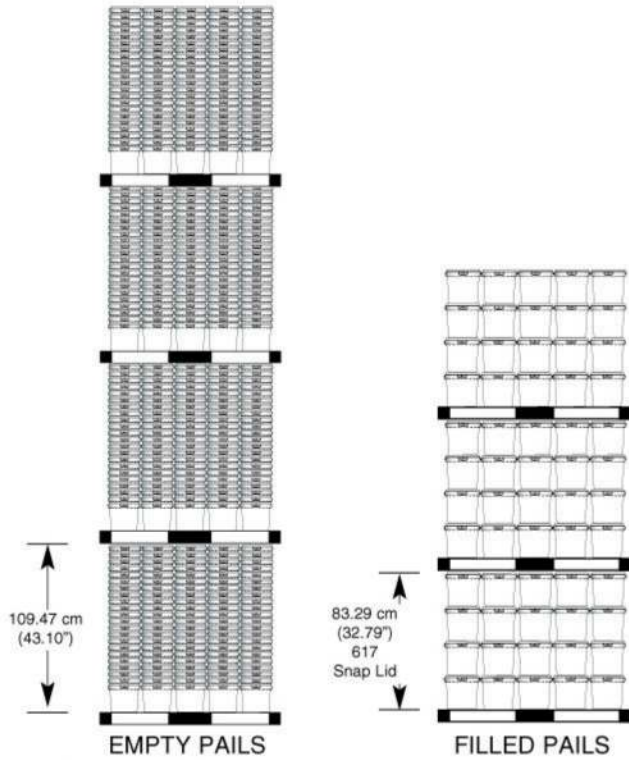

PRODUCT DENSITY g/cm <sup>3</sup>	Maximum Weight Filled with Snap On Lid	
	kg	lb
0.5	3.88	8.53
0.6	4.65	10.23
0.7	5.43	11.94
0.8	6.20	13.64
0.9	6.98	15.35
1.0	7.75	17.05
1.1	8.53	18.76
1.2	9.30	20.46
1.3	10.08	22.17
1.4	10.85	23.87
1.5	11.63	25.58

Above is a guideline only.  
Customer should verify with specific product to be packaged.

**TAMPER EVIDENT 7 LITRE PAIL**

**NESTING**

**STACKING**

**PALLET UTILIZATION**

122 cm x 102 cm  
(48" x 40")

**IMPORTANT:** Never let pails overlap edge of pallet

**RECOMMENDED STACKING HEIGHT**

EMPTY PAILS

FILLED PAILS

**SHIPPING DATA**

	716 PAIL	SNAP ON LID 617
Quantity	440/Pallet	220/box
Dimensions*	49.25" x 41.25" x 43.25"	20.25" x 20.25" x 18.25"
Volume	50.85 cu. ft.	4.33 cu. ft.
Weight**	134.07 kg 294.95 lb	18.67 kg 41.07 lb