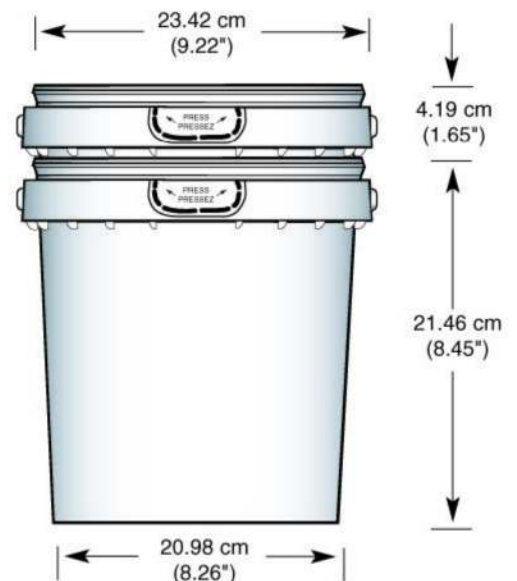

**STANDARD WEIGHT (± 2%)**

	g	lb.
• Pail (including handle)	301	.66
• Snap-On Lid (617)	80	.18

**THERMAL RESISTANCE** (Tested with water)

- Filling from 38°C (-36°F) to 82°C (180°F)
- Warehousing from -40°C (-40°F) to 39°C (102°F)

**TOP LOADING RESISTANCE**

	kg	lb.
• With Snap-On Lid (617)	112	246

**CAPACITIES**

VOLUME	Litres	GALLONS	
		Imp.	U.S.
Nominal	7.0	1.54	1.85
Maximum to Overflow	7.82	1.72	2.07
Maximum with Snap-On Lid	7.37	1.62	1.95

PRODUCT DENSITY g/cm <sup>3</sup>	Maximum Weight Filled with Snap On Lid	
	kg	lb
0.5	3.88	8.53
0.6	4.65	10.23
0.7	5.43	11.94
0.8	6.20	13.64
0.9	6.98	15.35
1.0	7.75	17.05
1.1	8.53	18.76
1.2	9.30	20.46
1.3	10.08	22.17
1.4	10.85	23.87
1.5	11.63	25.58

Above is a guideline only.  
Customer should verify with specific product to be packaged.

**TAMPER EVIDENT 7 LITRE PAIL**

**NESTING**

**STACKING**

**PALLET UTILIZATION**

122 cm x 102 cm  
(48" x 40")

**IMPORTANT:** Never let pails overlap edge of pallet